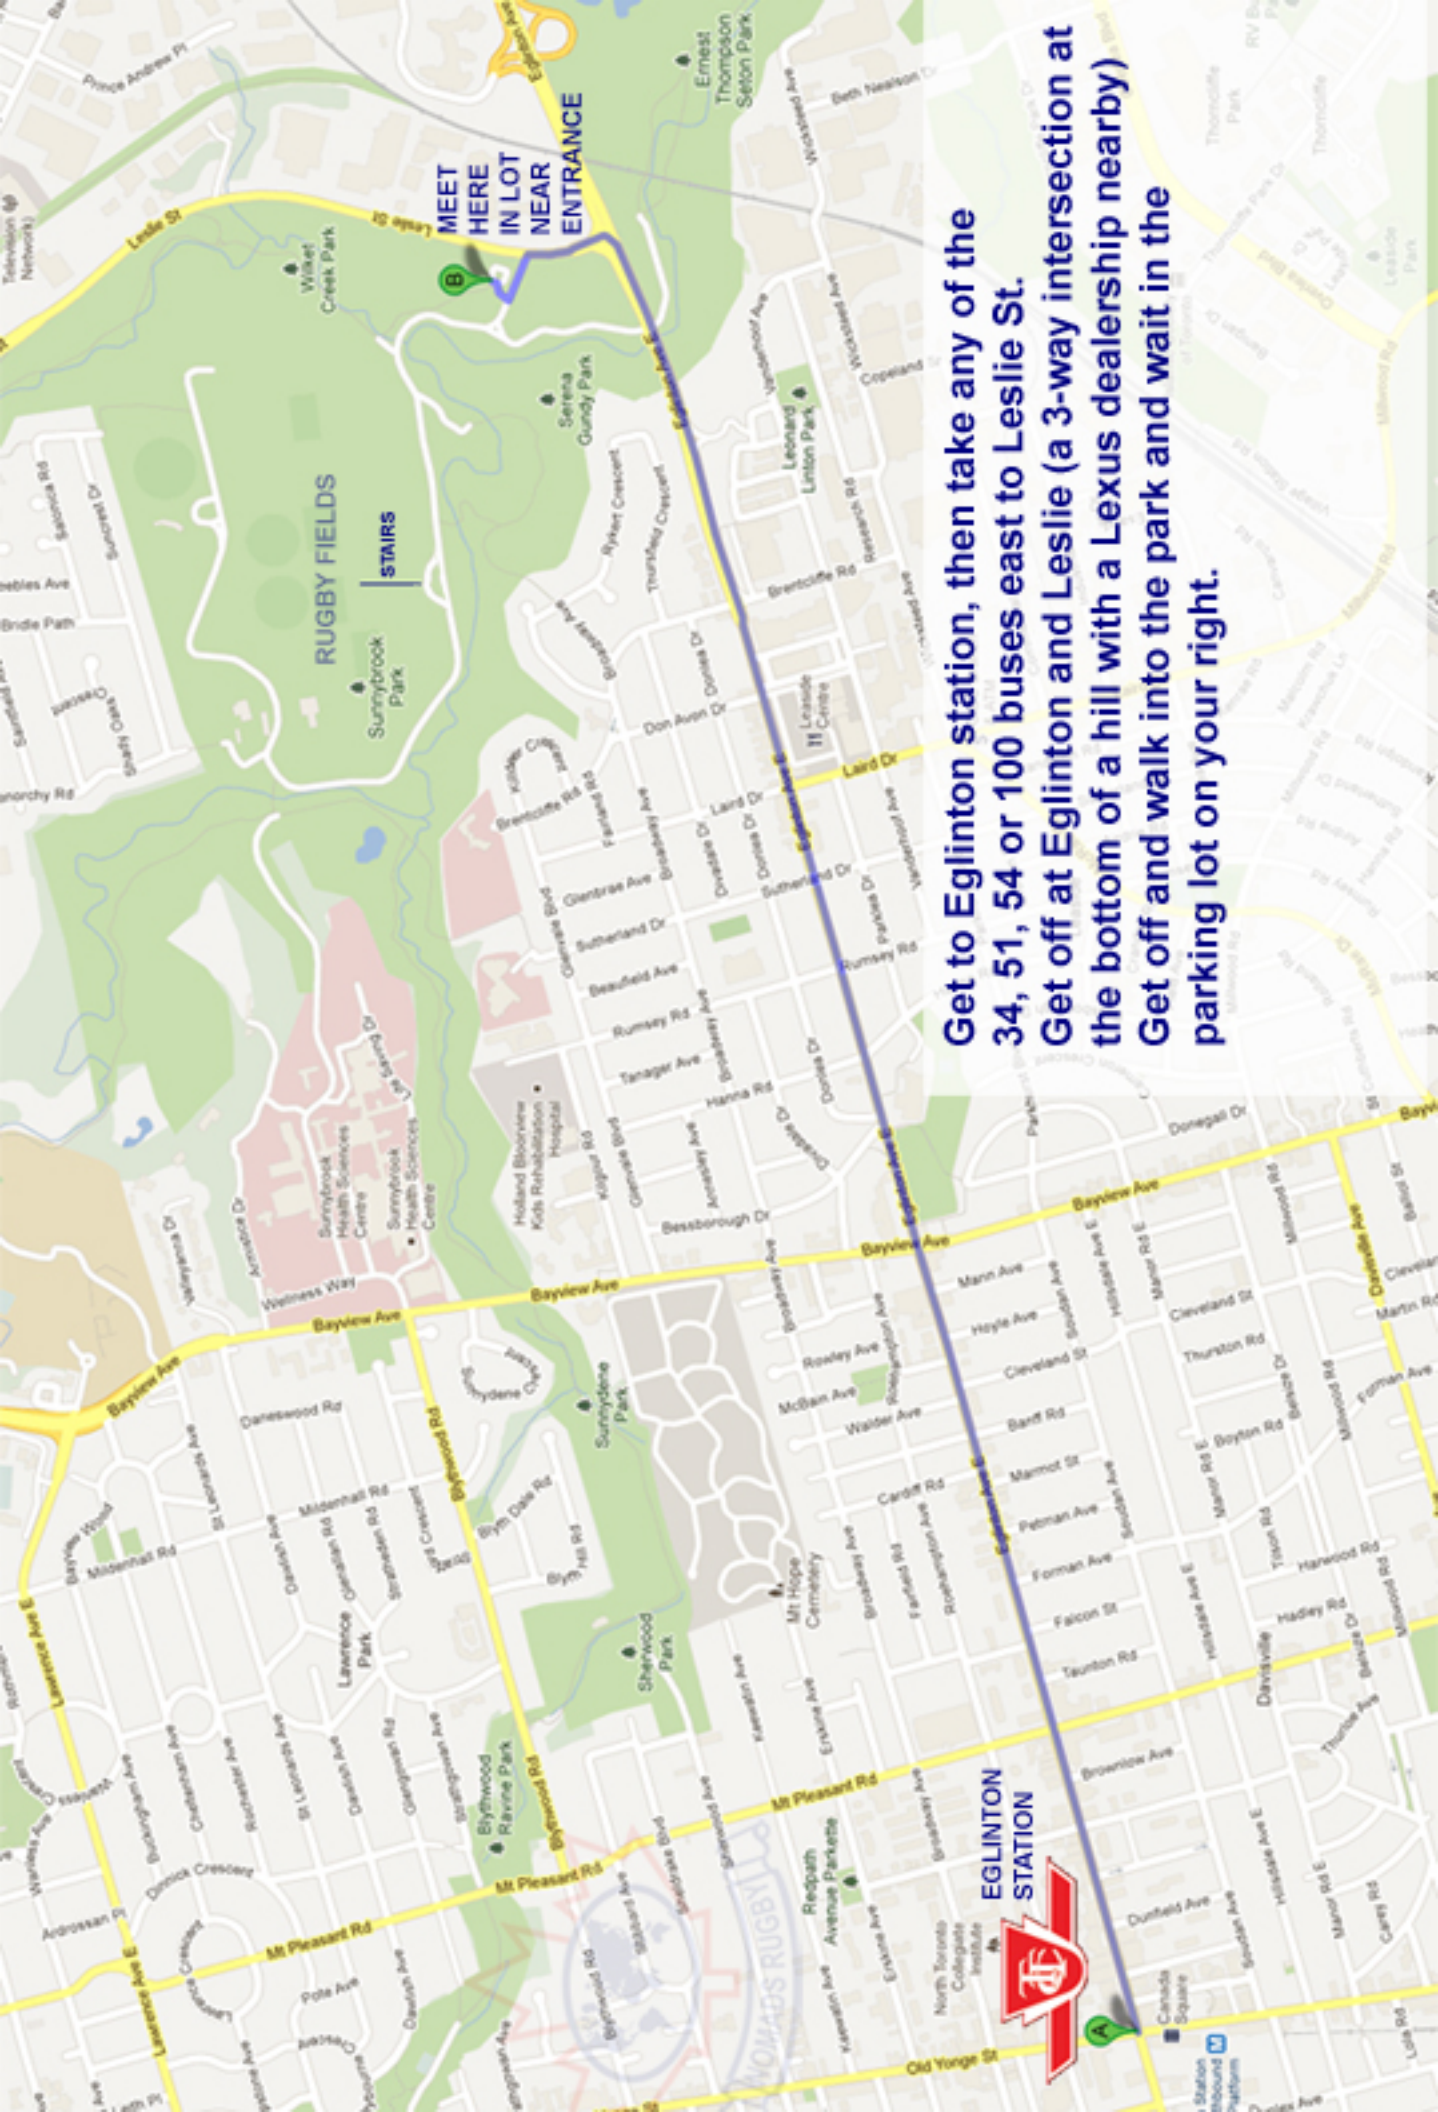

**Get to Eglinton station, then take any of the 34, 51, 54 or 100 buses east to Leslie St.  
Get off at Eglinton and Leslie (a 3-way intersection at the bottom of a hill with a Lexus dealership nearby)  
Get off and walk into the park and wait in the parking lot on your right.**

**MEET  
HERE  
IN LOT  
NEAR  
ENTRANCE**

**EGLINTON  
STATION**